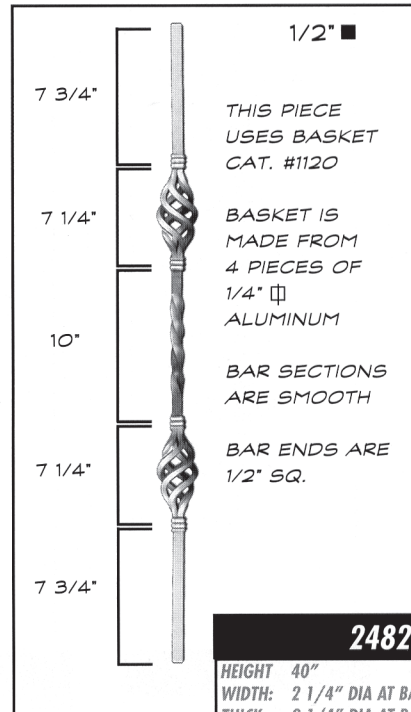

<p>888 DF NEW</p>  <p>HEIGHT 6 IN 15.2 CM WIDTH 18 1/4 IN 46.4 CM THICK 3/4 IN 1.9 CM WEIGHT 1.7 LBS 0.8 KGS</p>	<p>9785 FB OLD 9265</p>  <p>HEIGHT 5 1/4 IN 13.3 CM WIDTH 6 1/4 IN 15.9 CM THICK 5/8 IN 1.6 CM WEIGHT 0.9 LBS 0.4 KGS</p>
---	--

APPROXIMATE DIMENSIONS

1143	
HEIGHT: 40"	101.6 cm
DIA: 3/4"	1.91 cm
WEIGHT: 1.0 est. lbs	2.54 kgs

NEW PRODUCTS

Revision Date: 05/01/99

2481	
HEIGHT: 40"	101.6 cm
WIDTH: 2 1/4" DIA AT BASKET	5.7 cm
THICK: 2 1/4" DIA AT BASKET	5.7 cm
WEIGHT: 1.6 lbs	4.06 kgs

APPROXIMATE DIMENSIONS

2482	
HEIGHT: 40"	101.6 cm
WIDTH: 2 1/4" DIA AT BASKET	5.7 cm
THICK: 2 1/4" DIA AT BASKET	5.7 cm
WEIGHT: 1.7 lbs	4.32 kgs

APPROXIMATE DIMENSIONS

Section:

Toll Free (800) 527-1318

(972) 286-2368

Fax: (972) 557-4727

Anthemion Crown Castings

1960 **DF**
OLD 960B

HEIGHT 15	IN	38.1	CM
WIDTH 15	IN	38.1	CM
THICK 3/4	IN	1.9	CM
WEIGHT 1.8	LBS	0.8	KGS

889 **DF**
NEW

HEIGHT 8	IN	20.3	CM
WIDTH 8 1/2	IN	21.6	CM
THICK 1 1/8	IN	2.9	CM
WEIGHT 2.3	LBS	1.1	KGS