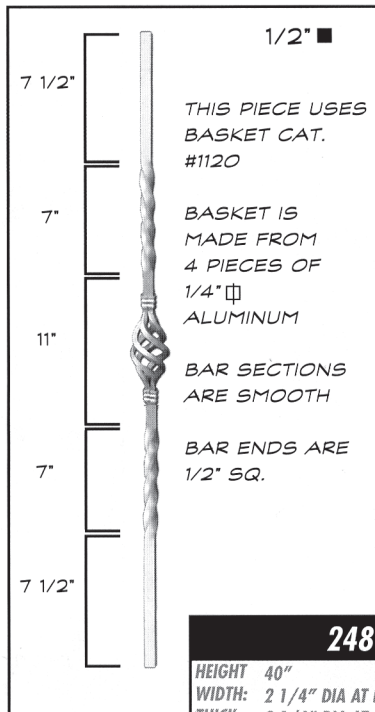

<p>888 DF NEW</p>  <p>HEIGHT 6 IN 15.2 CM WIDTH 18 1/4 IN 46.4 CM THICK 3/4 IN 1.9 CM WEIGHT 1.7 LBS 0.8 KGS</p>	<p>9785 FB OLD 9265</p>  <p>HEIGHT 5 1/4 IN 13.3 CM WIDTH 6 1/4 IN 15.9 CM THICK 5/8 IN 1.6 CM WEIGHT 0.9 LBS 0.4 KGS</p>
---	--

REVISION DATE: 01/19/95

SCALE: 1 INCH = 1 FOOT UNLESS NOTED

Toll Free (800) 527-1318

(972) 286-2368

Fax: (972) 557-4727

ALUMINUM CASTINGS

1346	
HEIGHT: 42 1/4"	107.3 cm
WIDTH: 6"	15.24 cm
THICK: 0.5"	1.27 cm
WEIGHT: 1.0 lbs	2.54 lbs

APPROXIMATE DIMENSIONS

1143	
HEIGHT: 40"	101.6 cm
DIA: 3/4"	1.91 cm
WEIGHT: 1.0 est. lbs	2.54 kgs

NEW PRODUCTS

Revision Date: 05/01/99

2481	
HEIGHT: 40"	101.6 cm
WIDTH: 2 1/4" DIA AT BASKET	5.7 cm
THICK: 2 1/4" DIA AT BASKET	5.7 cm
WEIGHT: 1.6 lbs	4.06 kgs

APPROXIMATE DIMENSIONS

2482	
HEIGHT: 40"	101.6 cm
WIDTH: 2 1/4" DIA AT BASKET	5.7 cm
THICK: 2 1/4" DIA AT BASKET	5.7 cm
WEIGHT: 1.7 lbs	4.32 kgs

APPROXIMATE DIMENSIONS

Section:

Toll Free (800) 527-1318

(972) 286-2368