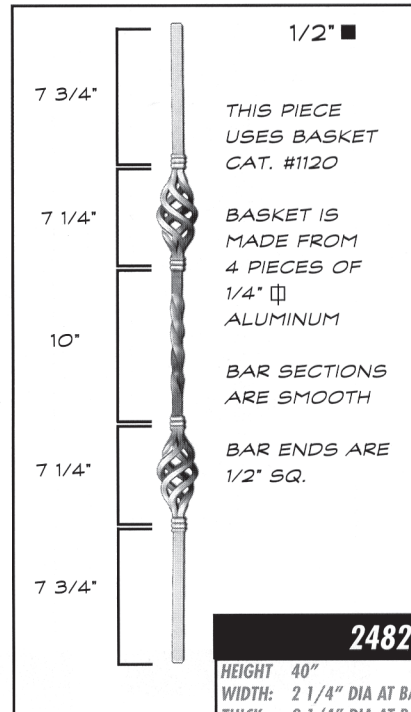

SCALE: 2 INCHES = 1 FOOT UNLESS NOTED

Toll Free (800) 527-1318

(972) 286-2368

Fax: (972) 557-4727

ALUMINUM CASTINGS

1346	
HEIGHT: 42 1/4"	107.3 cm
WIDTH: 6"	15.24 cm
THICK: 0.5"	1.27 cm
WEIGHT: 1.0 lbs	2.54 lbs

APPROXIMATE DIMENSIONS

1143	
HEIGHT: 40"	101.6 cm
DIA: 3/4"	1.91 cm
WEIGHT: 1.0 est. lbs	2.54 kgs

NEW PRODUCTS

2481	
HEIGHT: 40"	101.6 cm
WIDTH: 2 1/4" DIA AT BASKET	5.7 cm
THICK: 2 1/4" DIA AT BASKET	5.7 cm
WEIGHT: 1.6 lbs	4.06 kgs

APPROXIMATE DIMENSIONS

2482	
HEIGHT: 40"	101.6 cm
WIDTH: 2 1/4" DIA AT BASKET	5.7 cm
THICK: 2 1/4" DIA AT BASKET	5.7 cm
WEIGHT: 1.7 lbs	4.32 kgs

APPROXIMATE DIMENSIONS

Revision Date: 05/01/99

Section:
Plaques:
Eagle Castings

Toll Free (800) 527-1318
(972) 286-2368
Fax: (972) 557-4727

61 **SBO**

HEIGHT 7 IN	17.8 CM
WIDTH 16 3/8 IN	41.6 CM
THICK 1 IN	2.5 CM
WEIGHT 0.8 LBS	0.4 KGS

62 **SBO**

HEIGHT 5 1/2 IN	14.0 CM
WIDTH 19 1/2 IN	49.5 CM
THICK 2 7/8 IN	7.3 CM
WEIGHT 1.2 LBS	0.6 KGS