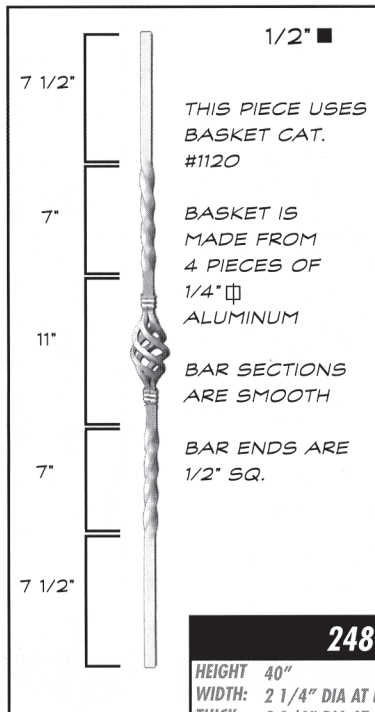

SCALE: 2 INCHES = 1 FOOT

HEIGHT 5 5/8 IN 14.3 CM
WIDTH 5 5/8 IN 14.3 CM
THICK 1/2 IN 1.3 CM
WEIGHT 0.6 LBS 0.2 KGS

NOTE: THE CIRCLES ON THIS PAGE FIT INTO THE BENCH END ARM RESTS, SEE PAGE 95.

REVISION DATE: 01/20/95

SCALE: 2 INCHES = 1 FOOT UNLESS NOTED

Toll Free (800) 527-1318

(972) 286-2368

Fax: (972) 557-4727

ALUMINUM CASTINGS

1346	
HEIGHT: 42 1/4"	107.3 cm
WIDTH: 6"	15.24 cm
THICK: 0.5"	1.27 cm
WEIGHT: 1.0 lbs	2.54 lbs

APPROXIMATE DIMENSIONS

1143	
HEIGHT: 40"	101.6 cm
DIA: 3/4"	1.91 cm
WEIGHT: 1.0 est. lbs	2.54 kgs

NEW PRODUCTS

2481	
HEIGHT: 40"	101.6 cm
WIDTH: 2 1/4" DIA AT BASKET	5.7 cm
THICK: 2 1/4" DIA AT BASKET	5.7 cm
WEIGHT: 1.6 lbs	4.06 kgs

APPROXIMATE DIMENSIONS

2482	
HEIGHT: 40"	101.6 cm
WIDTH: 2 1/4" DIA AT BASKET	5.7 cm
THICK: 2 1/4" DIA AT BASKET	5.7 cm
WEIGHT: 1.7 lbs	4.32 kgs

APPROXIMATE DIMENSIONS

Revision Date: 05/01/99

Section:
Plaques:
Eagle Castings