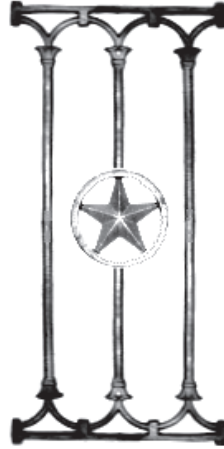

## ALUMINUM CASTINGS

Toll Free (800) 527-1318

(972) 286-2368

Fax: (972) 557-4727

Section:

Mixed  
Castings

**930**      **DF**  
NEW

SAFE **4"** SAFE

HEIGHT 29	IN	72.7	CM
WIDTH 14	IN	35.6	CM
THICK 3/4	IN	1.9	CM
WEIGHT 4.5	LBS	12.0	KGS

**932**      **DF**  
NEW

INQUIRY

HEIGHT 28 5/8	IN	72.7	CM
WIDTH 14	IN	35.6	CM
THICK 5/8	IN	1.6	CM
WEIGHT 5.2	LBS	2.4	KGS

**931**      **DF**  
NEW

SAFE **4"** SAFE

HEIGHT 29 1/2	IN	72.7	CM
WIDTH 14	IN	35.6	CM
THICK 5/8	IN	1.6	CM
WEIGHT 4.9	LBS	2.2	KGS

**934**      **DF**  
NEW

SAFE **4"** SAFE

HEIGHT 29 1/2	IN	72.7	CM
WIDTH 14 1/4	IN	35.6	CM
THICK 5/8	IN	1.6	CM
WEIGHT 4.6	LBS	1.6	KGS

**970**      **SBO**

HEIGHT 27 1/2	IN	69.8	CM
WIDTH 12 3/8	IN	31.4	CM
THICK 1	IN	2.5	CM
WEIGHT 5.5	LBS	2.5	KGS

**985**      **SBO**

HEIGHT 28 1/2	IN	72.4	CM
WIDTH 11 1/4	IN	28.6	CM
THICK 7/8	IN	2.2	CM
WEIGHT 8.3	LBS	2.3	KGS